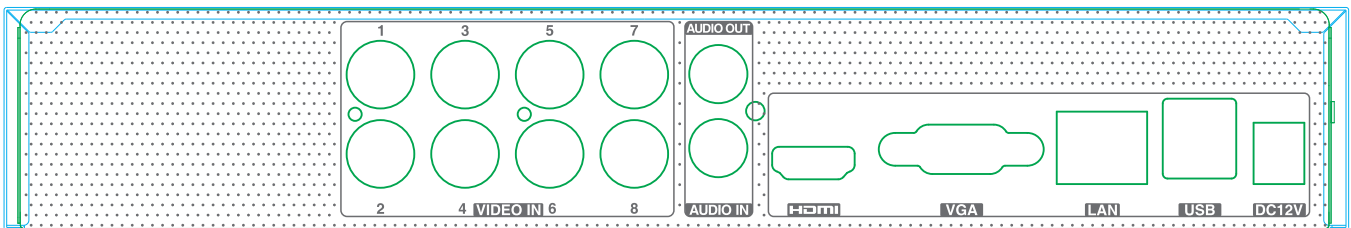

DIMENSIONS

Rear Panel

UC-UHD8204 TS-CL

UC-UHD8208 TS-CL

Model		UC-UHD8204 TS-CL	UC-UHD8208 TS-CL
System	OS	Embedded Linux	
Video	Analog Video Input	BNC × 4	BNC × 8
		BNC interface (1.0Vp-p; 75Ω)	
		TVI/AHD/CVI: 1080P/1080P Lite/720P/720P Lite/WD1	
	IP Video Input	2CH	2CH
		Up to 2MP@30fps	Up to 5MP@25fps
	Total Input	6CH	10CH
	Output	HDMI × 1 : 1920 × 1080 / 1280 × 1024 / 1024 × 768 VGA × 1 : 1920 × 1080 / 1280 × 1024 / 1024 × 768	
Compression	H.264/H.265		
Multi-screen Display	1/4/6/9	1/4/6/8/9/13/16	
Audio	Input	RCA × 1	
	Output	RCA × 1 (linear, 600Ω)	
	Two-way audio	Take up channel one audio input	
	Compression	G.711(U/A)	
Record	Resolution	1080P Lite/720P/720P Lite/WD1	
	Frame Rate	Analog Channel: 4CH DVR: 1080P Lite/720P/WD1: 25fps (PAL)/30fps (NTSC) 8CH DVR: 1080P Lite/720P/WD1: 25fps (PAL)/30fps (NTSC) (only CH 1 supports) 1080P Lite/720P/WD1: 12fps (PAL)/15fps (NTSC) (other channels support) 720P Lite: 25fps(PAL) / 30fps (NTSC) IP Channel: 25fps(PAL) / 30fps (NTSC)	
	Bit Rate	32Kbps ~ 4Mbps	
Playback	Playback	4 CH	8CH
	Search	Time slice / time / event / tag search	
	Smart Search	Highlight colors to display the camera record in a certain period of time, different colors refer to different record events	
	Function	Play, pause, FF, FB, digital zoom, etc.	
Alarm	Mode	Manual, motion, exception, smart event	
	Input	No	
	Output	No	
Network	Interface	RJ 45 100Mbps × 1	
	Protocol	TCP / IP, PPPoE, DHCP, DNS, DDNS, UPnP, HTTP, HTTPS, NTP, SMTP	
	Incoming Bandwidth	10Mbps	16Mbps
	Outgoing Bandwidth	30Mbps	60Mbps
	Client Connection	Max. 5 users access	
MobileDevice	OS	iOS, Andriod	
Storage	HDD	SATA× 1, up to 8TB	
Backup	Local Backup	U disk, USB mobile HDD	
	Network Backup	Yes	
Port	RS 485	No	
	USB	USB 2.0 × 2	
	Remote Controller	No	
Others	Power Supply	DC12V / 1.5A	
	Consumption	≤ 5W (without HDD)	
	Dimensions(mm)	255 × 222 × 42 (W × D × H)	
	Working Environment	-10~50°C, 10%~90% (humidity)	
	Certificate	CE, FCC	
	Environment Protection	Directive EU RoHS, WEEE, REACH	