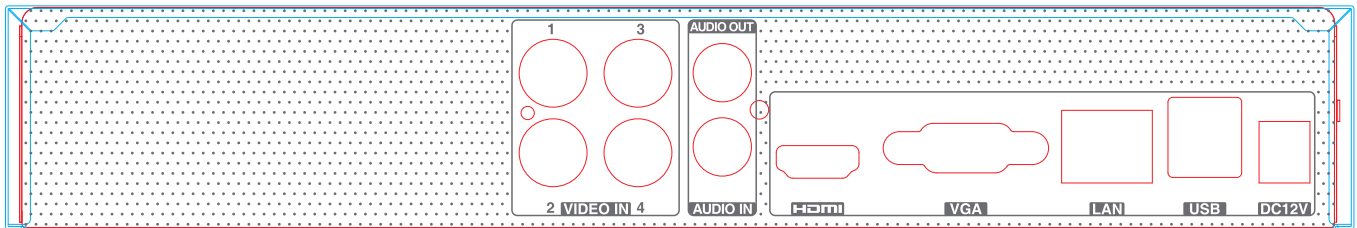

DIMENSIONS

Rear Panel

UC-UHD8204 TS-CL

UC-UHD8208 TS-CL

Model		UC-UHD8204 TS-CL	UC-UHD8208 TS-CL
System	OS	Embedded Linux	
Video	Analog Video Input	BNC × 4	BNC × 8
		BNC interface (1.0Vp-p; 75Ω)	
		TVI/AHD/CVI: 1080P/1080P Lite/720P/720P Lite/WD1	
	IP Video Input	2CH	2CH
		Up to 2MP@30fps	Up to 5MP@25fps
	Total Input	6CH	10CH
	Output	HDMI × 1 : 1920 × 1080 / 1280 × 1024 / 1024 × 768 VGA × 1 : 1920 × 1080 / 1280 × 1024 / 1024 × 768	
Compression	H.264/H.265		
Multi-screen Display	1/4/6/9	1/4/6/8/9/13/16	
Audio	Input	RCA × 1	
	Output	RCA × 1 (linear, 600Ω)	
	Two-way audio	Take up channel one audio input	
	Compression	G.711(U/A)	
Record	Resolution	1080P Lite/720P/720P Lite/WD1	
	Frame Rate	Analog Channel: 4CH DVR: 1080P Lite/720P/WD1: 25fps (PAL)/30fps (NTSC) 8CH DVR: 1080P Lite/720P/WD1: 25fps (PAL)/30fps (NTSC) (only CH 1 supports) 1080P Lite/720P/WD1: 12fps (PAL)/15fps (NTSC) (other channels support) 720P Lite: 25fps(PAL) / 30fps (NTSC) IP Channel: 25fps(PAL) / 30fps (NTSC)	
	Bit Rate	32Kbps ~ 4Mbps	
Playback	Playback	4 CH	8CH
	Search	Time slice / time / event / tag search	
	Smart Search	Highlight colors to display the camera record in a certain period of time, different colors refer to different record events	
	Function	Play, pause, FF, FB, digital zoom, etc.	
Alarm	Mode	Manual, motion, exception, smart event	
	Input	No	
	Output	No	
Network	Interface	RJ 45 100Mbps × 1	
	Protocol	TCP / IP, PPPoE, DHCP, DNS, DDNS, UPnP, HTTP, HTTPS, NTP, SMTP	
	Incoming Bandwidth	10Mbps	16Mbps
	Outgoing Bandwidth	30Mbps	60Mbps
	Client Connection	Max. 5 users access	
MobileDevice	OS	iOS, Andriod	
Storage	HDD	SATA× 1, up to 8TB	
Backup	Local Backup	U disk, USB mobile HDD	
	Network Backup	Yes	
Port	RS 485	No	
	USB	USB 2.0 × 2	
	Remote Controller	No	
Others	Power Supply	DC12V / 1.5A	
	Consumption	≤ 5W (without HDD)	
	Dimensions(mm)	255 × 222 × 42 (W × D × H)	
	Working Environment	-10~50°C, 10%~90% (humidity)	
	Certificate	CE, FCC	
	Environment Protection	Directive EU RoHS, WEEE, REACH	