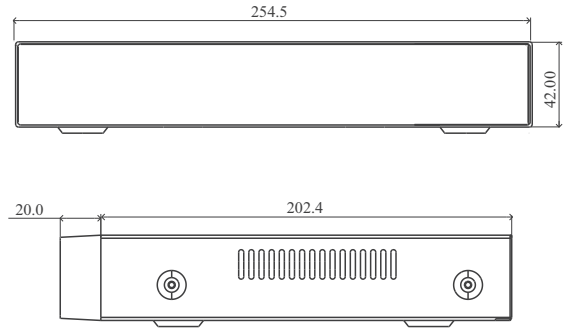

Features

- 4/8 CH TVI / AHD/CVI 1080P/ 1080P Lite/720P/WD1 video input
- 4 CH DVR supports 2 CH 1080P / 960P /720P IP video input
- 8CH DVR supports 8CH 5MP/4MP/3MP/1080P / 960P /720P IP video input
- Adopt standard H.265 high profile compression format to get high-quality video at much lower bit rate
- Intuitive and user-friendly Graphics User Interface (GUI), window style operation by mouse
- Multi-mode recording: manual / timed / motion / AI recording
- Playback : 4 /8CH simultaneously playback
- Search: time slice, time, event, tag search
- Express and flexible backup via USB, network and so on
- Pentaplex: preview, record, playback, backup and remote access
- DHCP, DDNS, PPPoE network protocol
- Remote control via Web or CMS : preview, playback, backup, PTZ and configuration
- Dual stream technology for local storage with high definition, remote network transmission and remote surveillance with mobile device
- Authorization management, log review and device status review
- Support 1080P output, true high resolution display
- Support PTZ preset and auto cruise, up to 255 presets and 8 cruises
- Support NAT function and QRCode scanning by mobile phones
- Powerful mobile surveillance by smart phones with iOS and Android OS

DIMENSIONS