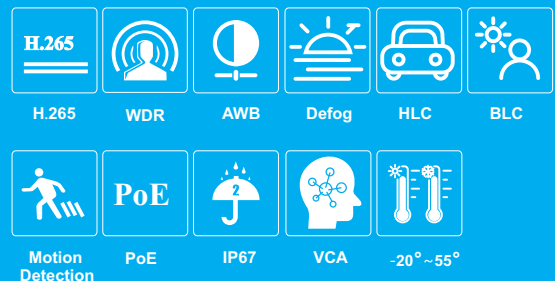

India's Most Trusted CCTV Brand

UC-P421 S3L

2MP IR WATER-PROOF BULLET NETWORK CAMERA

- 2MP (1920 × 1080) H.265 coding
- Max.resolution: 1920 × 1080
- ICR auto switch, true day / night, ROI coding
- 3D DNR, digital WDR, HLC, BLC, defog
- 10~20m IR night view distance
- DC12V/PoE power supply
- IP 67 ingress protection
- Support dual streams
- Support mobile surveillance by smart phones with iOS and Android OS
- Intelligent analytics: video blur detection, scene change detection, line crossing detection and region intrusion detection