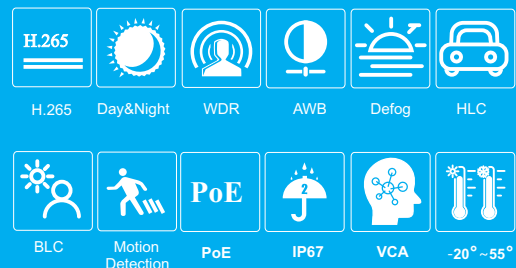

www.unicamsystems.com

SPECIFICATIONS

Model	UC-P422 S3-MFZ
Specifications	
Camera	
Image Sensor	1 / 2.8" CMOS
Image Size	1920 × 1080
Electronic Shutter	1 s ~ 1 / 100000 s
Iris Type	Fixed Iris
Min. Illumination	0.0035 lux@F1.2,AGC ON; 0 lux with IR 0.009 lux@F1.6,AGC ON; 0 lux with IR
Lens	2.8~13.5mm@F1.4, H.FoV: 93.5-31.9°; V. FoV: 49-18.4°; D. FoV: 112-35°
Focus	Manual
Lens Mount	Ø14
Wide Dynamic Range	HWDR
BLC	Yes
HLC	Yes
Digital NR	3D DNR
Angle Adjustment	Pan: 0°-360°; Tilt: 0°-90°; Rotation: 0°-360°
Image	
Video Compression	H.265 / H.264
H.265 Compression Standard	Main Profile@Leve4.1 High Tier
Resolution	1080P (1920 × 1080), 720P (1280 × 720), D1, CIF, 480 × 240
Main Stream	60Hz : 1080P(1 ~ 30fps) / 720P(1 ~ 30fps) 50Hz : 1080P(1 ~ 25fps) / 720P(1 ~ 25fps)
Sub Stream	60Hz : D1/CIF (1~30fps); 50Hz: D1/CIF (1~25fps)
Third Stream	60Hz : D1/CIF/480× 240 (1~30fps); 50Hz: D1/CIF /480× 240 (1~25fps)
Bit Rate	64 Kbps ~ 6Mbps
Bit Rate Type	VBR / CBR
Audio Compression	G711A / U
Image Settings	ROI, Saturation, Brightness, Hue, Contrast, Wide Dynamic, Defog, Sharpness, NR, etc. adjustable through client software or web browser
ROI	Each ROI to be configured separately
Interfaces	
Network	RJ 45
Audio	1CH audio input
Storage	Built-in micro SD card slot; up to 128GB
Reset	Yes
Functions	
Remote Monitoring	Web browsing, CMS remote control
Online Connection	Support simultaneous monitoring for up to 3 users; Support multi-stream real time transmission
Network Protocol	UDP, IPv4, IPv6, DHCP, NTP, RTSP, PPPoE, DDNS, SMTP, 802.1x, FTP, UPnP, HTTPs, HTTP, QoS
Interface Protocol	ONVIF
Storage	Network remote storage; micro SD card storage
Smart Alarm	Motion detection, SD card full, SD card error
Intelligent Analytics	Video blur detection, scene change detection, line crossing detection, region intrusion detection and object removal detection (object left/missing)
General Function	Watermark, IP address filtering, video mask, heartbeat, illegal login lock
PoE	Yes, IEEE802.3af
IR Distance	30 ~ 50 m
Ingress Protection	IP 67
Others	
Power Supply	DC12V / PoE
Power Consumption	< 7W