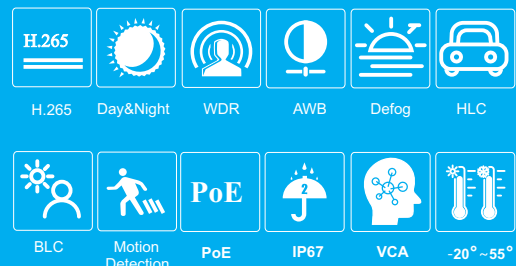

India's Most Trusted CCTV Brand

UC-P422 S3 2MP IR BULLET NETWORK CAMERA

- 2MP (1920 × 1080) H.265 coding
- Max.resolution: 1920 × 1080
- ICR auto switch, true day / night
- 3D DNR, digital WDR, HLC, BLC, Defog and ROI coding
- 30~50m IR night view distance
- 1CH audio input
- Built-in micro SD card slot, up to 128GB
- DC12V/PoE power supply
- IP 67 ingress protection
- Support three streams
- Support mobile surveillance by smart phones and tablet PCs with iOS or Android OS
- Intelligent analytics